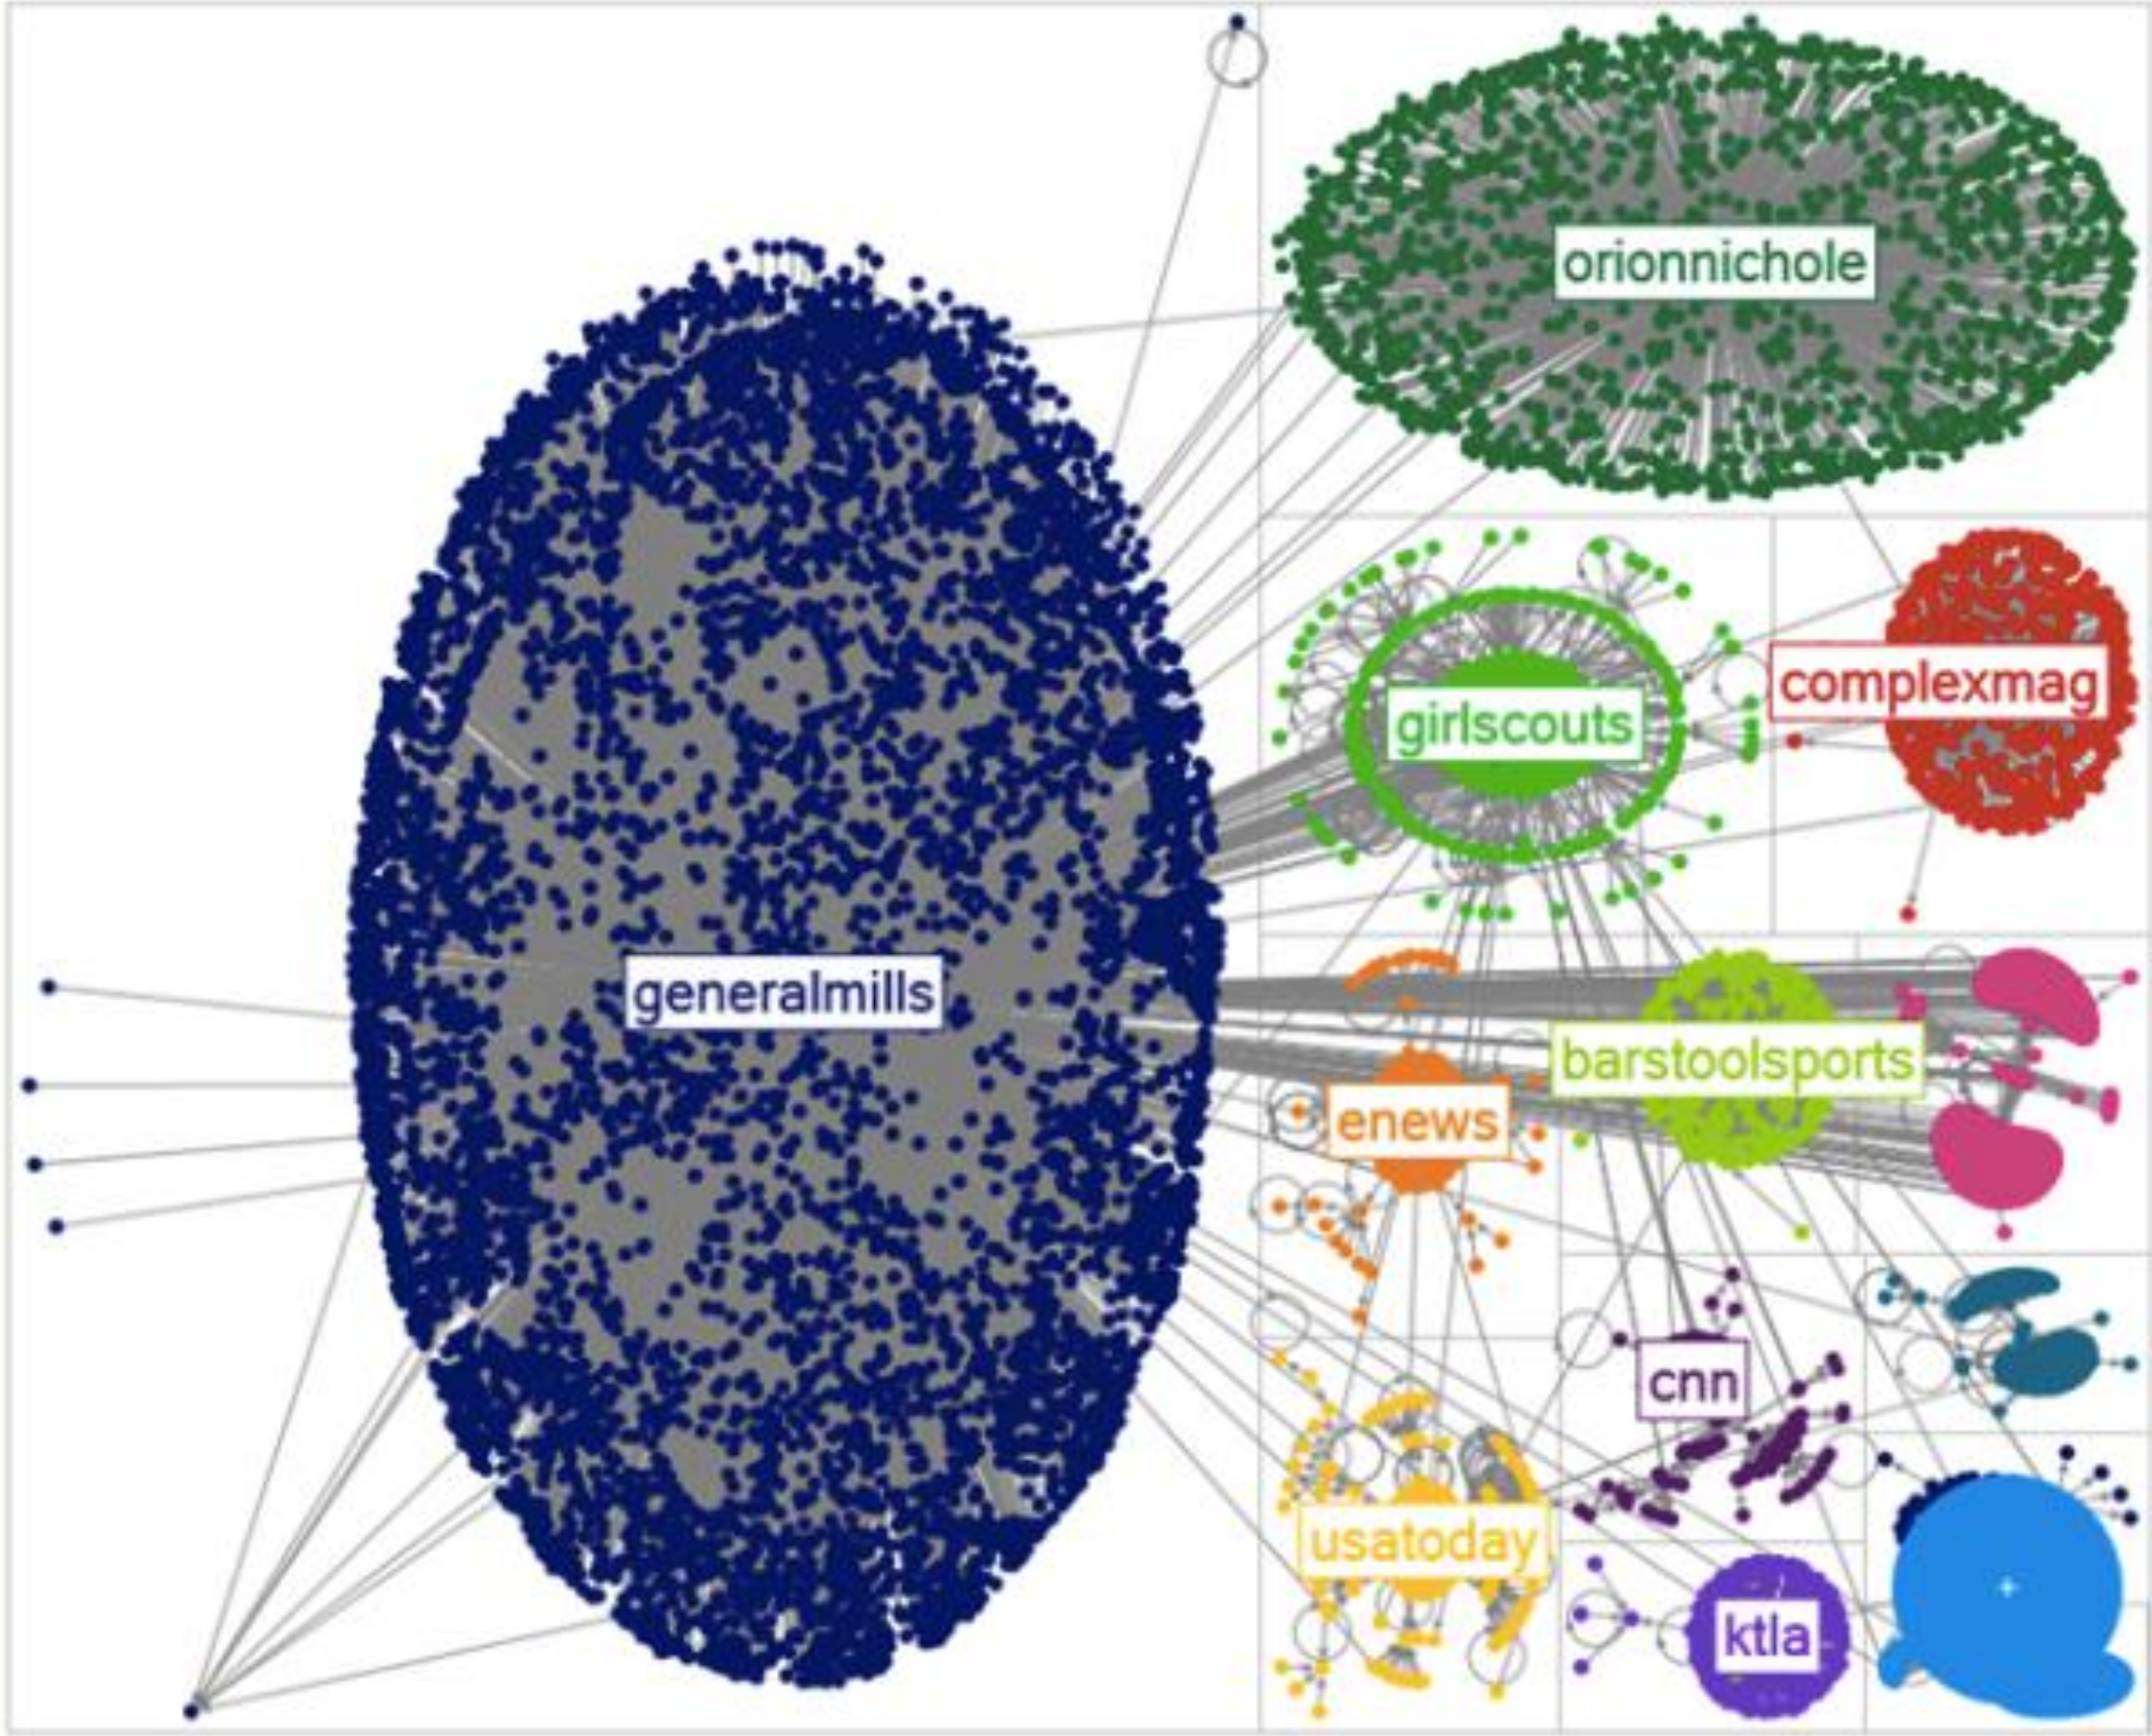

RESEARCH OVERVIEW

TIME PERIOD cookie season (January - March) and off season (June - August)

DEMOGRAPHIC primarily female audience

GEOGRAPHY North America, Brazil, and the UK

SOCIAL MEDIA PLATFORMS Twitter - Facebook - Instagram - Pinterest

@girlscouts

Crimson Hexagon

DEMOGRAPHIC

71k post (60%) of Tweets from Sept. 2015- Aug. 2016 have identifiable gender

(86%) 75968

(3%) 2205

(1%) 1189

(1%) 1165

(1%) 531

TOTAL ENGAGEMENT IN 2016

ENGAGEMENT PEAK

February, because there was an event at the Oscars where the Girls Scouts sold cookies.

POSTS WITH KEYWORD "COOKIE"

Cookie season

Non-cookie season

LEFT GRAPH Between Jan. 1, 2016 to March 31, 2016 312,016 talked about cookie sales.

RIGHT GRAPH Between June. 1, 2016 to Aug 31, 2016 19,126 talked about cookie sales.

GIRLSCOUTS TWITTER MAIN NETWORK

Girl Scouts @girlscouts Follow

Whether it's in @girlscouts or at work, little by little things get done. via @FastCompany bit.ly/2eEWyrV