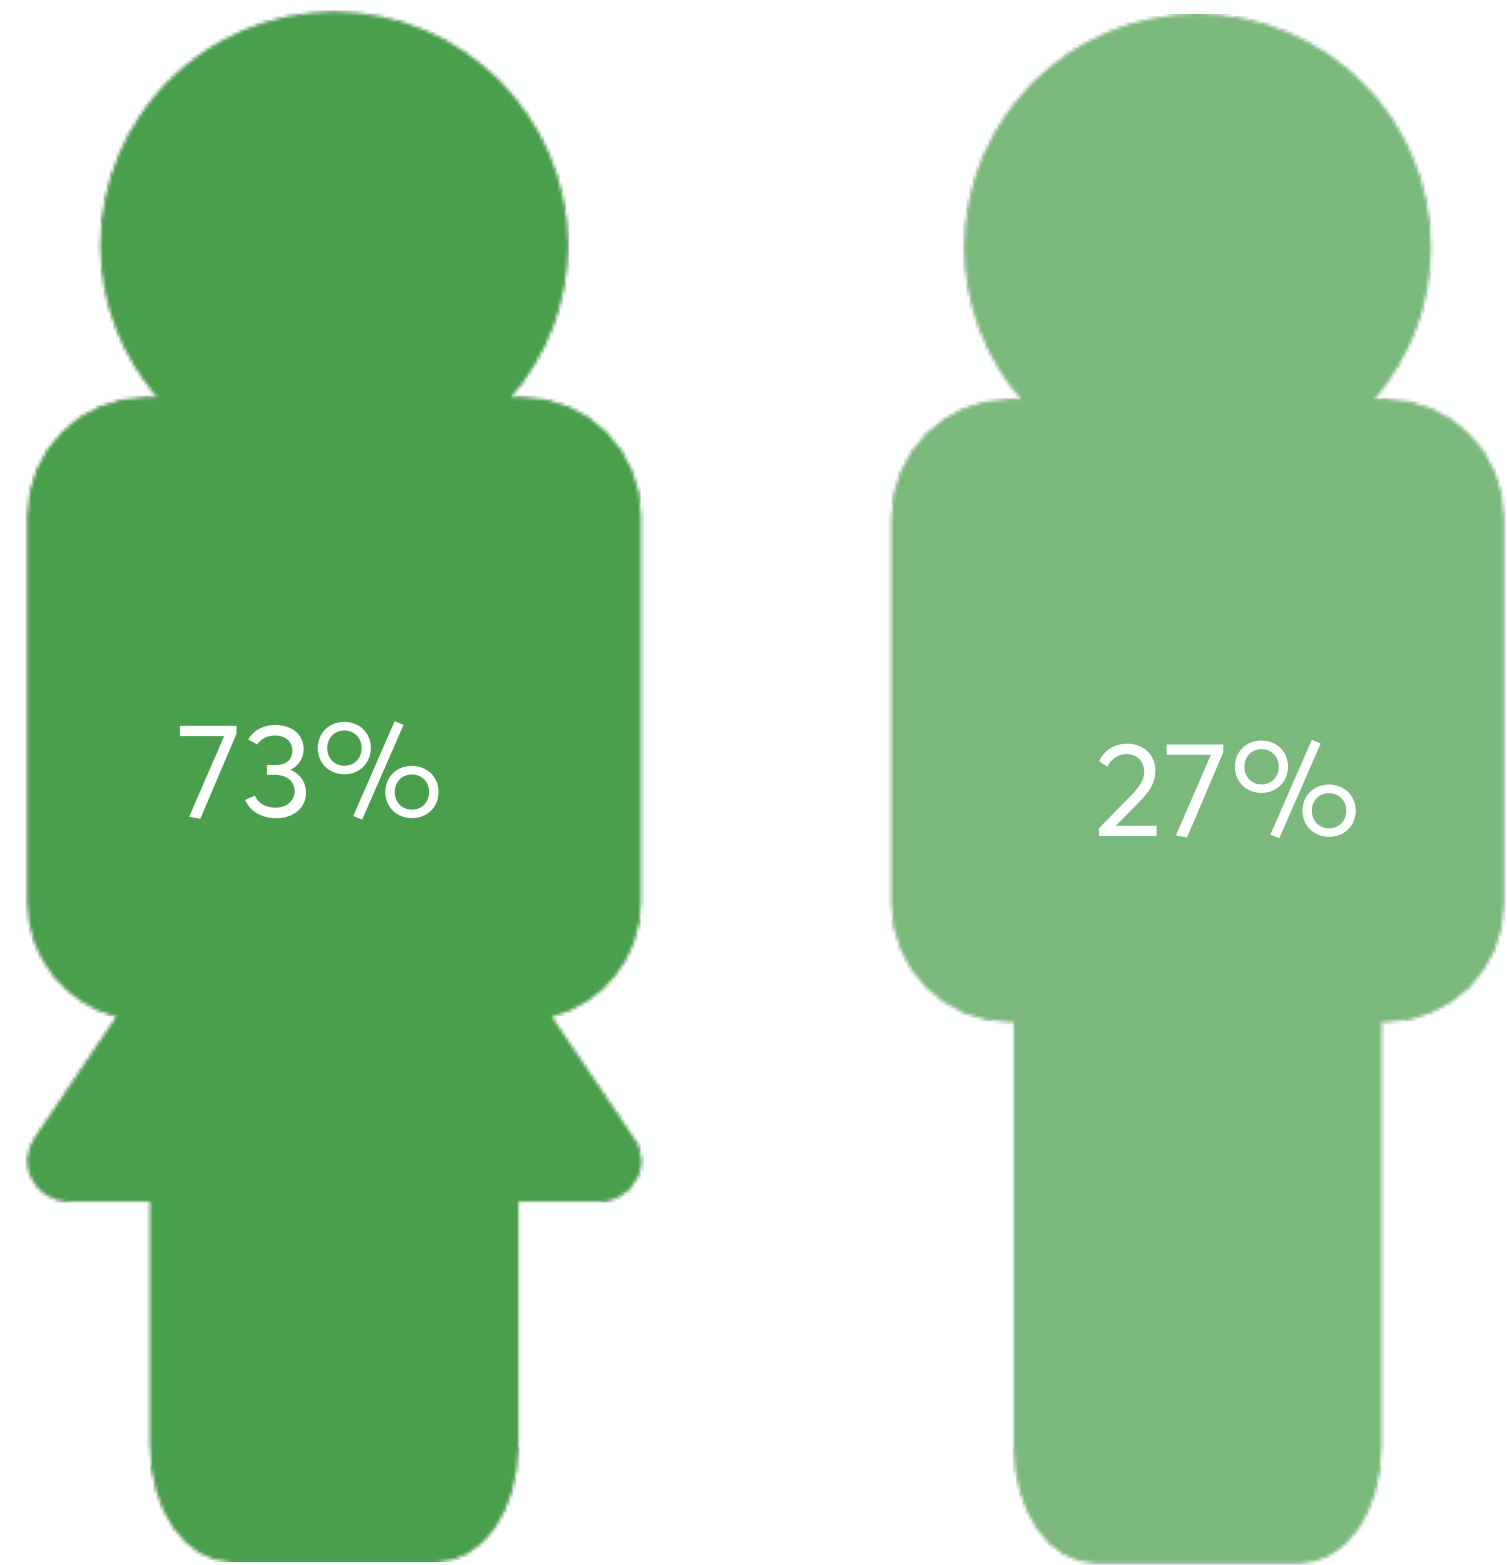

girl scouts

The Girl Scouts of the United States of America is a youth organization for girls in the United States and American girls living abroad. It was founded by Juliette Gordon Low in 1912. Their achievements are recognized by various special awards such as the Girl Scout Bronze, Silver, and Gold Awards.

RESEARCH OVERVIEW

TIME PERIOD cookie season (January - March) and off season (June - August)

DEMOGRAPHIC primarily female audience

GEOGRAPHY North America, Brazil, and the UK

SOCIAL MEDIA PLATFORMS Twitter - Facebook - Instagram - Pinterest

@girlscouts

Crimson Hexagon

DEMOGRAPHIC

71k post (60%) of Tweets from Sept. 2015- Aug. 2016 have identifiable gender

(86%) 75968

(3%) 2205

(1%) 1189

(1%) 1165