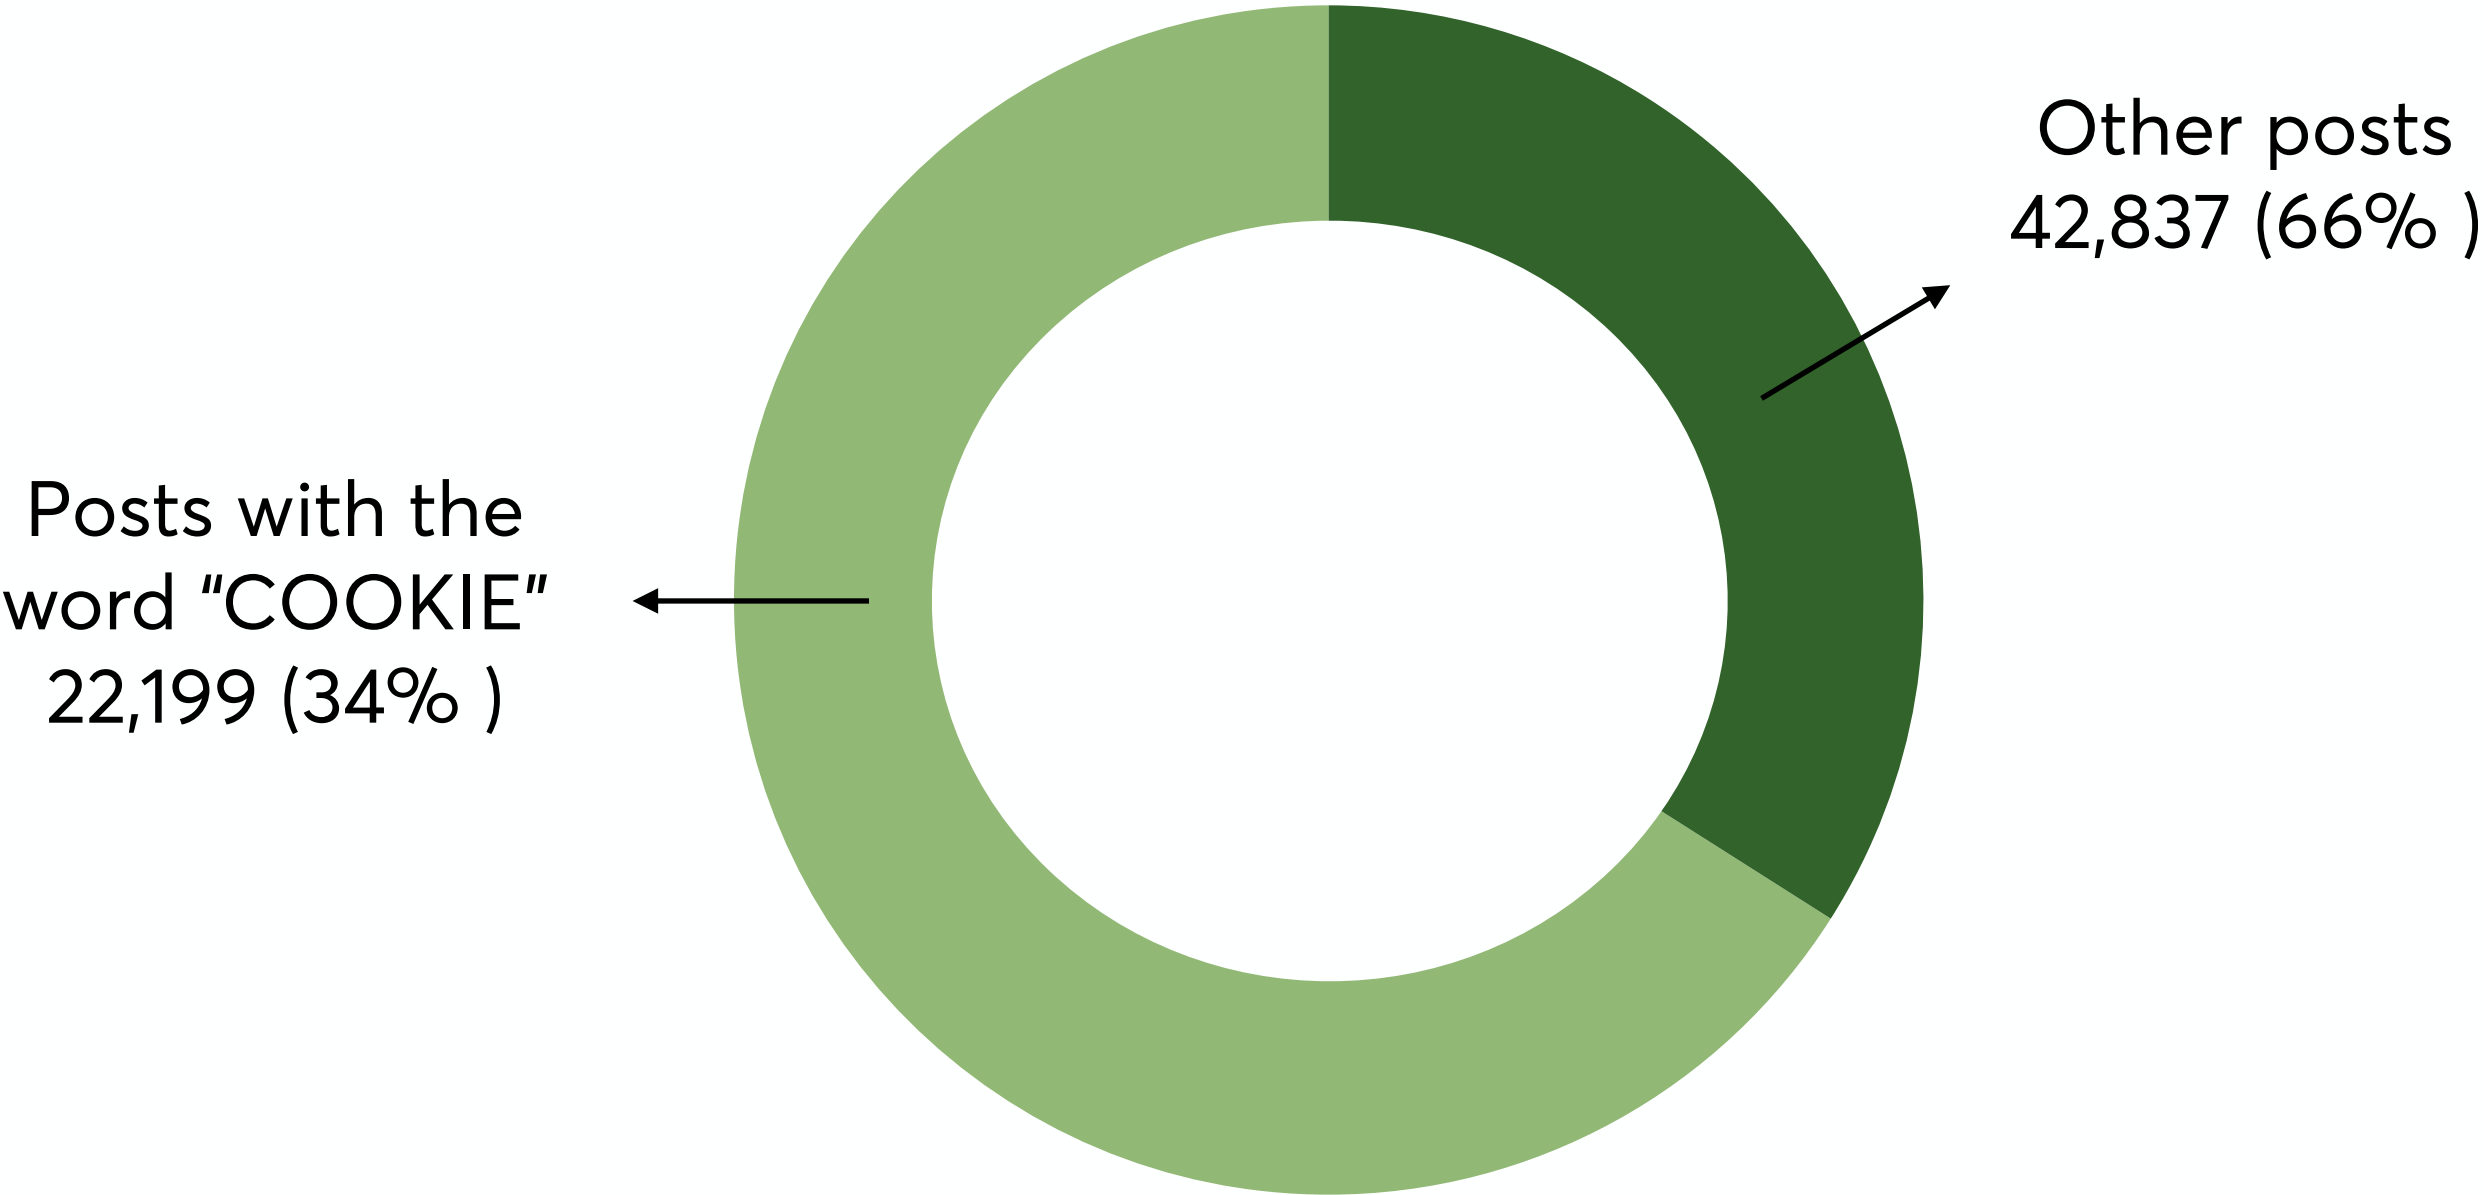

RESEARCH OVERVIEW

TIME PERIOD cookie season (January - March) and off season (June - August)

DEMOGRAPHIC primarily female audience

GEOGRAPHY North America, Brazil, and the UK

SOCIAL MEDIA PLATFORMS Twitter - Facebook - Instagram - Pinterest

@girlscouts

Crimson Hexagon

DEMOGRAPHIC

71k post (60%) of Tweets from Sept. 2015- Aug. 2016 have identifiable gender

(86%) 75968

(3%) 2205

(1%) 1189

(1%) 1165

(1%) 531

TOTAL ENGAGEMENT IN 2016

ENGAGEMENT PEAK

February, because there was an event at the Oscars where the Girls Scouts sold cookies.

POSTS WITH KEYWORD "COOKIE"

Cookie season

Non-cookie season

LEFT GRAPH Between Jan. 1, 2016 to March 31, 2016 312,016 talked about cookie sales.