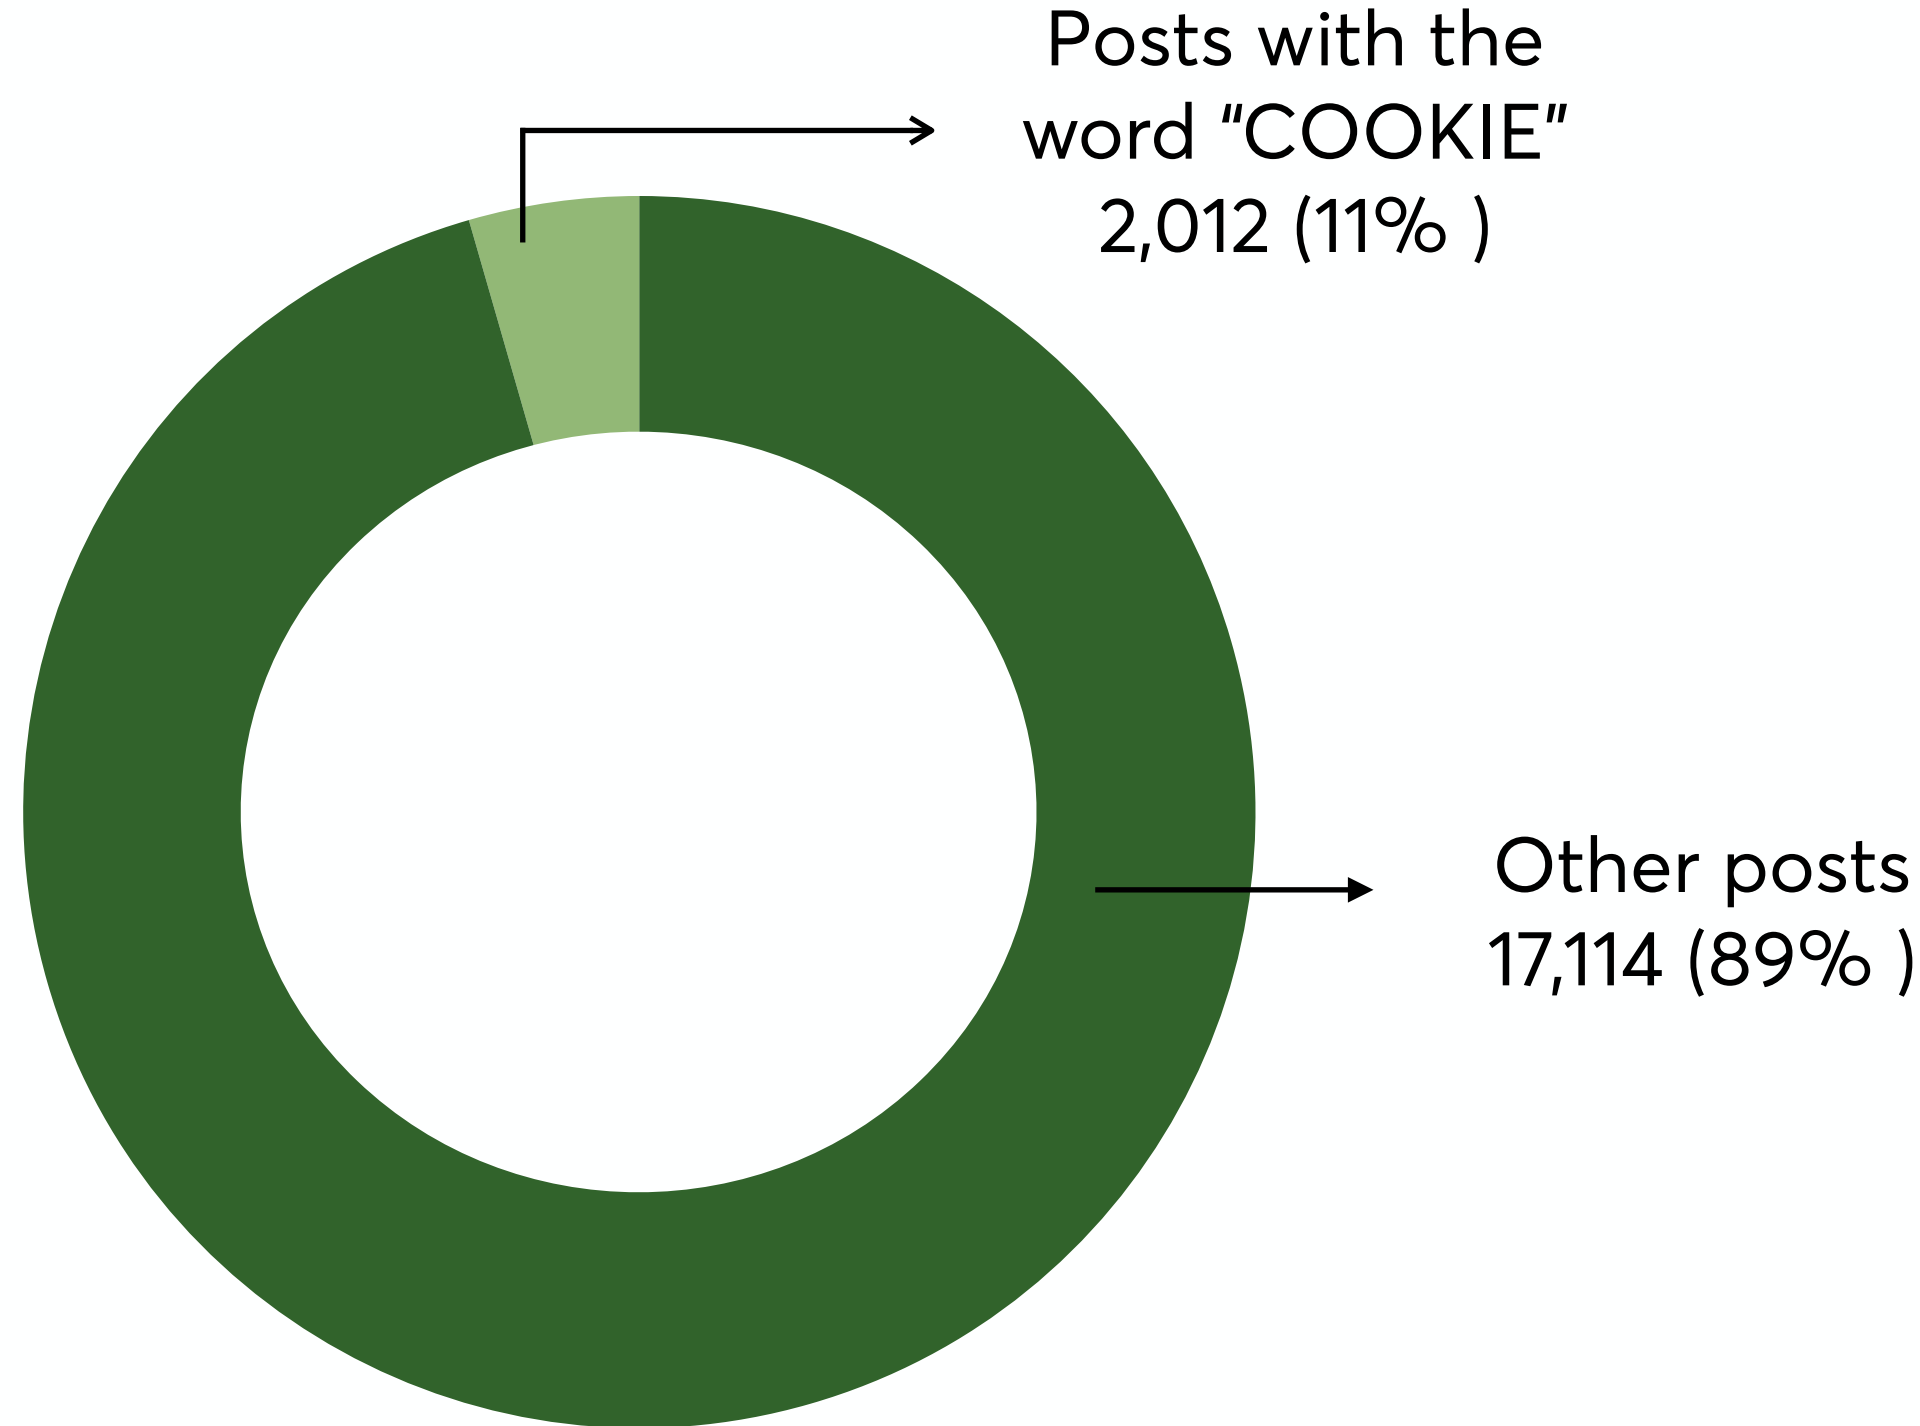

RESEARCH OVERVIEW

TIME PERIOD cookie season (January - March) and off season (June - August)

DEMOGRAPHIC primarily female audience

GEOGRAPHY North America, Brazil, and the UK

SOCIAL MEDIA PLATFORMS Twitter - Facebook - Instagram - Pinterest

@girlscouts

Crimson Hexagon

DEMOGRAPHIC

71k post (60%) of Tweets from Sept. 2015- Aug. 2016 have identifiable gender

(86%) 75968

(3%) 2205

(1%) 1189

(1%) 1165

(1%) 531

TOTAL ENGAGEMENT IN 2016

ENGAGEMENT PEAK

February, because there was an event at the Oscars where the Girls Scouts sold cookies.

POSTS WITH KEYWORD "COOKIE"

Cookie season

Non-cookie season

LEFT GRAPH Between Jan. 1, 2016 to March 31, 2016 312,016 talked about cookie sales.