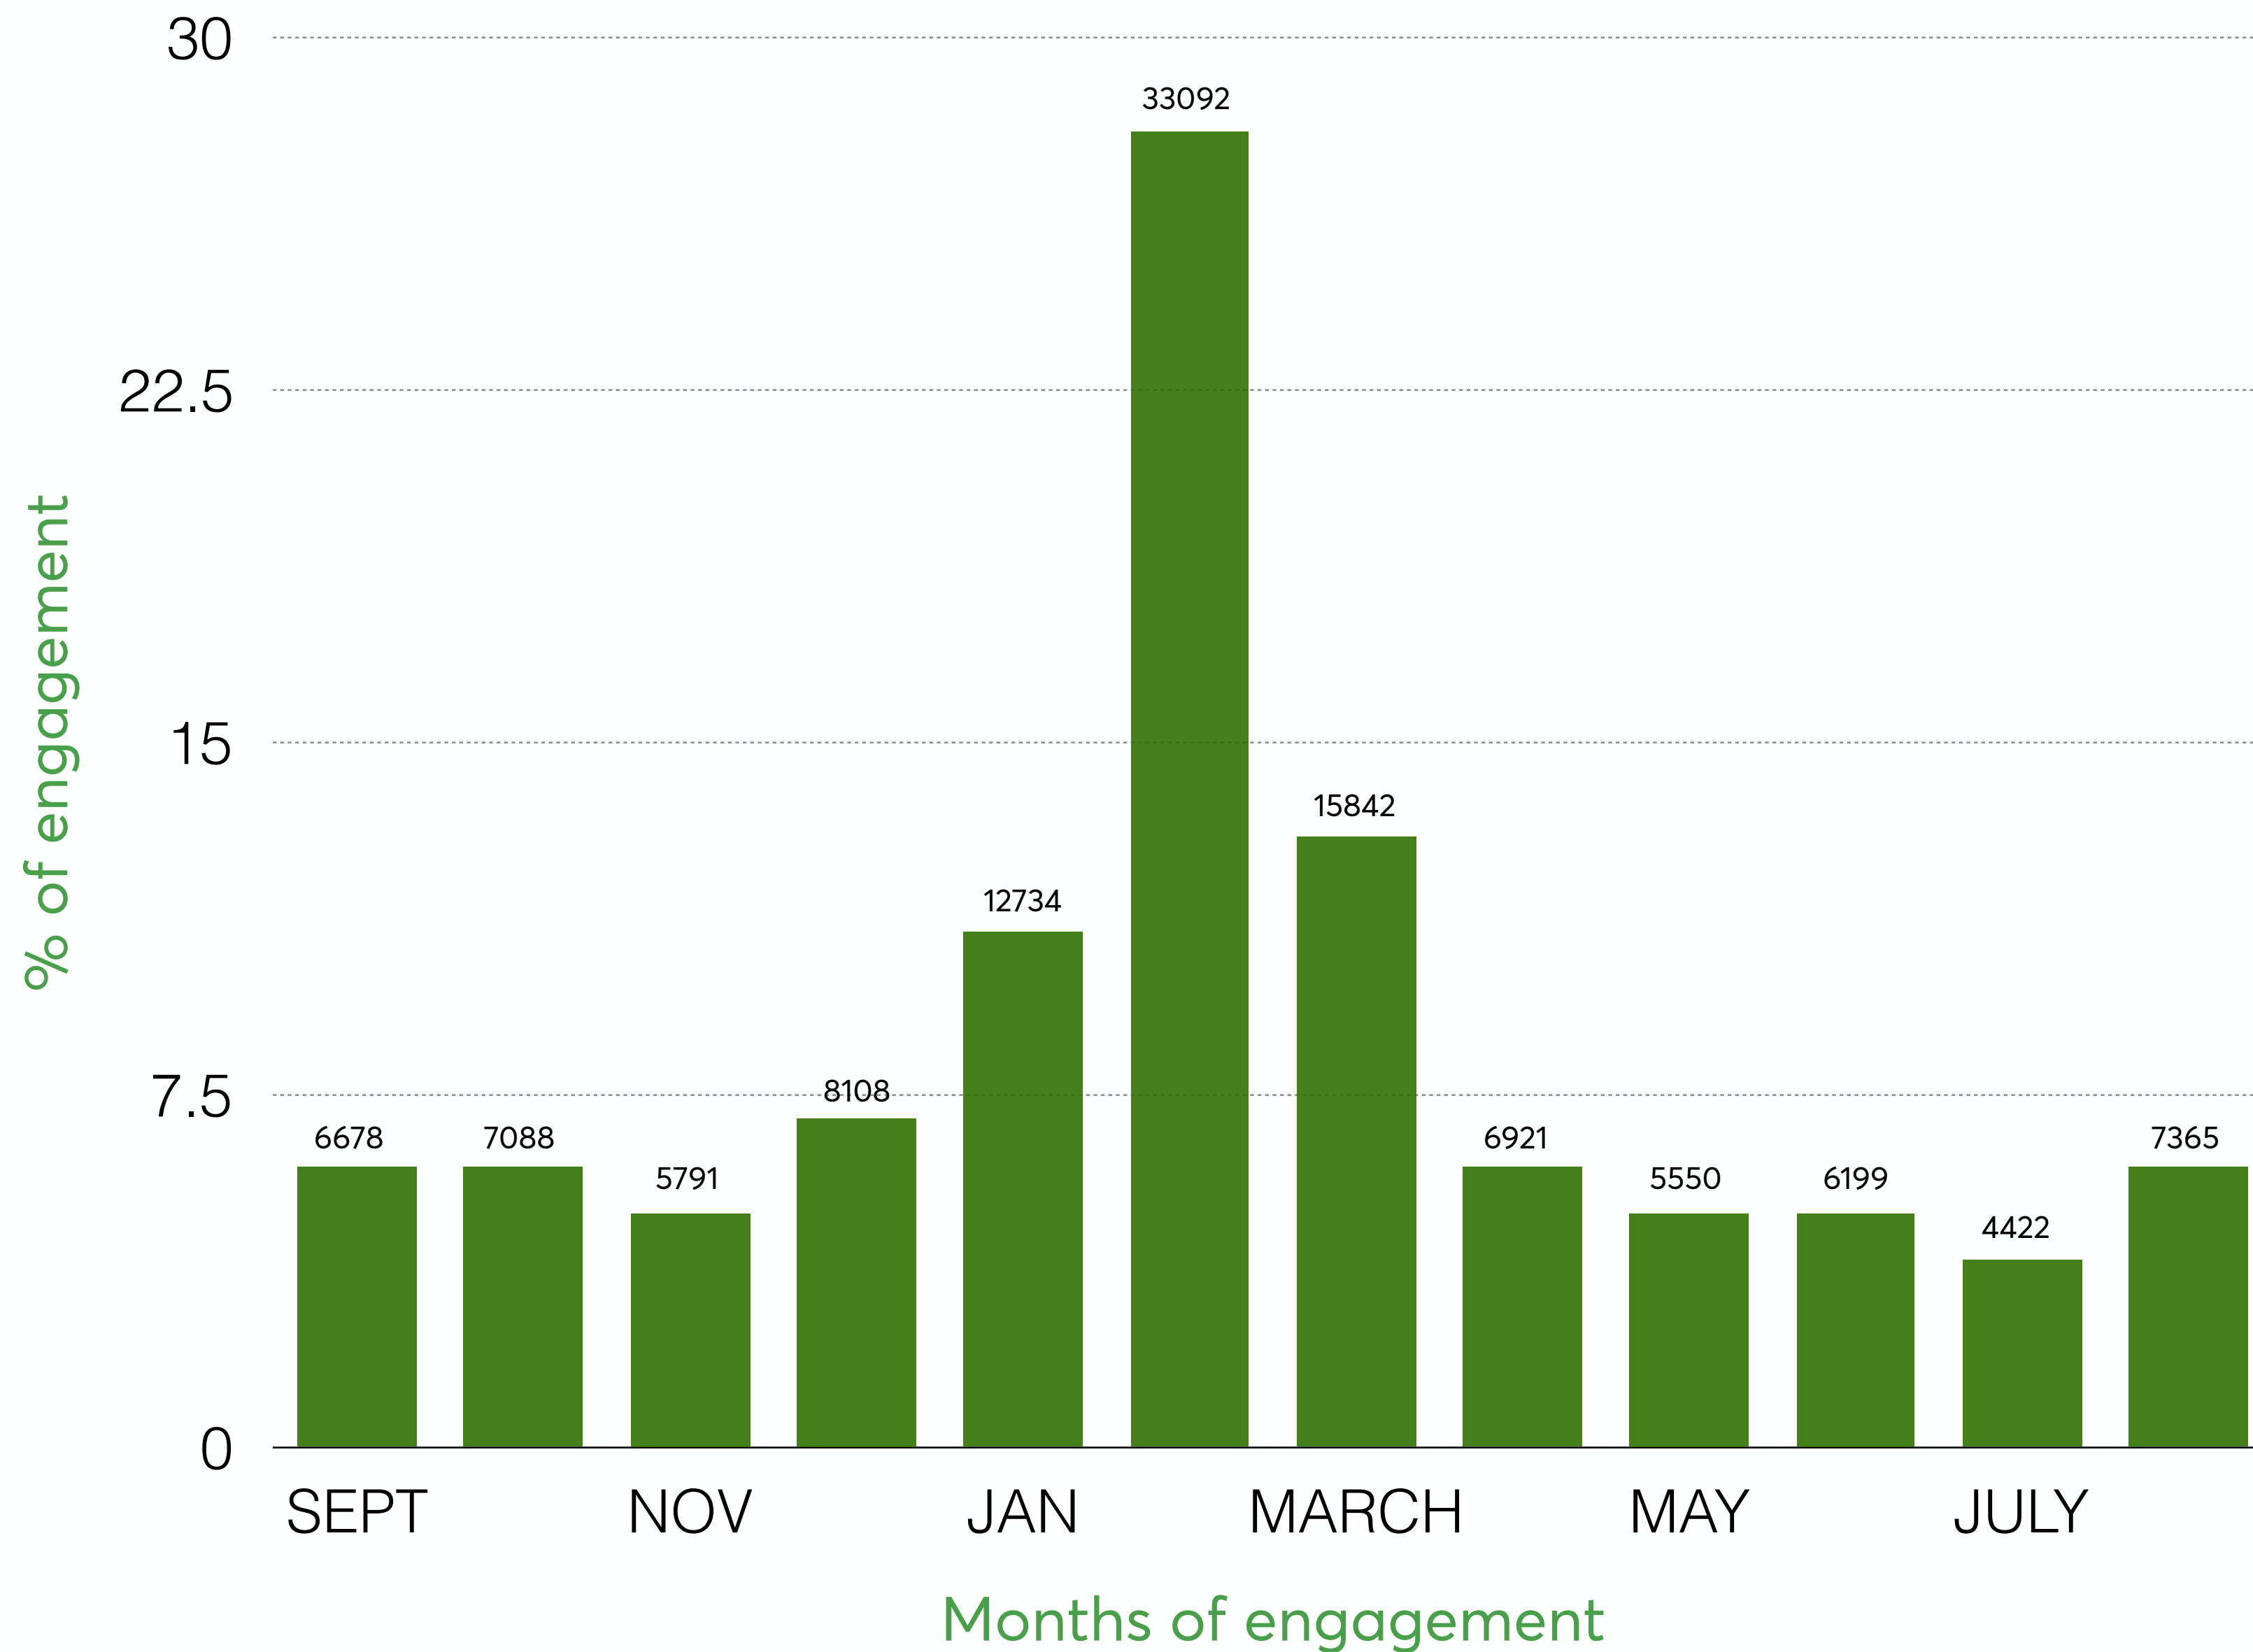

RESEARCH OVERVIEW

TIME PERIOD cookie season (January - March) and off season (June - August)

DEMOGRAPHIC primarily female audience

GEOGRAPHY North America, Brazil, and the UK

SOCIAL MEDIA PLATFORMS Twitter - Facebook - Instagram - Pinterest

@girlscouts

Crimson Hexagon

DEMOGRAPHIC

71k post (60%) of Tweets from Sept. 2015- Aug. 2016 have identifiable gender

(86%) 75968

(3%) 2205

(1%) 1189

(1%) 1165

(1%) 531

TOTAL ENGAGEMENT IN 2016

ENGAGEMENT PEAK

February, because there was an event at the Oscars where the Girls Scouts sold cookies.

POSTS WITH KEYWORD "COOKIE"

Cookie season

Non-cookie season

LEFT GRAPH Between Jan. 1, 2016 to March 31, 2016 312,016 talked about cookie sales.

RIGHT GRAPH Between June. 1, 2016 to Aug 31, 2016 19,126 talked about cookie sales.

GIRLSCOUTS TWITTER MAIN NETWORK

Girl Scouts @girlscouts Follow

Whether it's in @girlscouts or at work, little by little things get done. via @FastCompany bit.ly/2eEWyrV